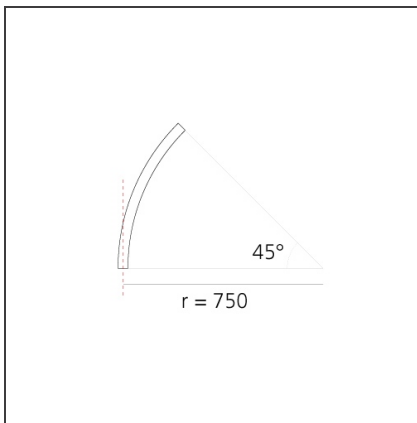

TECHNICAL DRAWINGS

FEATURES

Article Code:	AQ62315	Series:	Indoor, 2018
Colour:	Brushed Silver	Emission:	Artemide Collection
Installation:	Recessed, Wall, Suspension, Ceiling		Direct
Environment:	Indoor		

DIMENSIONS

Width:	cm 2.7
Height:	cm 5.4

INCLUDED SOURCES

Category:	LED	Color temperature (K):	3000K
Number:	1	CRI:	90
Watt:	12W		
Type:	0		

LUMINAIRE

Watt:	12W	Delivered lumens output (lm):	839lm
		CCT:	3000K
		CRI:	80

Notes

*Uses 1 DALI address. Each module, angle and curved elements are provided with mechanical and electrical joints and installation accessories. Bracket for fixing to ceiling is included: 1 for 1176mm length - 2 for 2352 mm length. End caps have to be ordered separately. Sharping kit (louvres and covers) has to be ordered separately. Depending on the driver, the product can be undimmable or dimmable DALI.