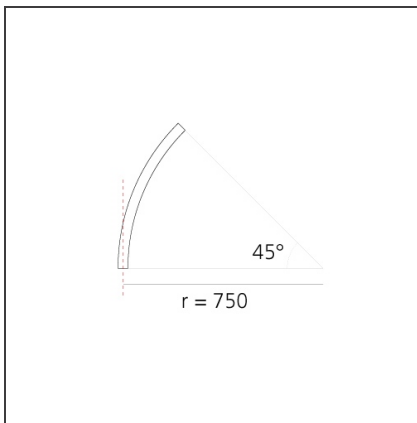

TECHNICAL DRAWINGS

FEATURES

Article Code:	AQ62818	Series:	Indoor, 2018
Colour:	Brushed Copper	Emission:	Artemide Collection Direct
Installation:	Recessed, Wall, Suspension, Ceiling		
Environment:	Indoor		

DIMENSIONS

Width:	cm 2.7
Height:	cm 5.4

INCLUDED SOURCES

Category:	LED	Color temperature (K):	2700K
Number:	1	Color Tolerance:	MacAdam 2SDCM
Watt:	12W	Service Life:	L70 (6K) 50000h
Type:	0		

LUMINAIRE

Watt:	12W	Delivered lumens output (lm):	839lm
		CCT:	2700K
		CRI:	90

Notes

*Uses 1 DALI address. Each module, angle and curved elements are provided with mechanical and electrical joints and installation accessories. Bracket for fixing to ceiling is included: 1 for 1176mm length - 2 for 2352 mm length. End caps have to be ordered separately. Sharping kit (louvres and covers) has to be ordered separately. Depending on the driver, the product can be undimmable or dimmable DALI.