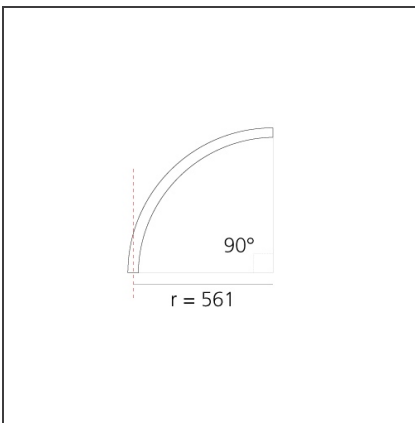

TECHNICAL DRAWINGS

FEATURES

Article Code:	AQ61301	Series:	Indoor, 2018
Colour:	White		Artemide Collection
Installation:	Recessed, Wall, Suspension, Ceiling	Emission:	Direct
Environment:	Indoor		

DIMENSIONS

Width:	cm 2.7
Height:	cm 5.4

INCLUDED SOURCES

Category:	LED	Color temperature (K):	3000K
Number:	1	CRI:	90
Watt:	12W		
Type:	0		

LUMINAIRE

Watt:	12W	Delivered lumens output (lm):	839lm
		CCT:	3000K
		CRI:	80

Notes

*Uses 1 DALI address. Each module, angle and curved elements are provided with mechanical and electrical joints and installation accessories. Bracket for fixing to ceiling is included: 1 for 1176mm length - 2 for 2352 mm length. End caps have to be ordered separately. Sharping kit (louvres and covers) has to be ordered separately.