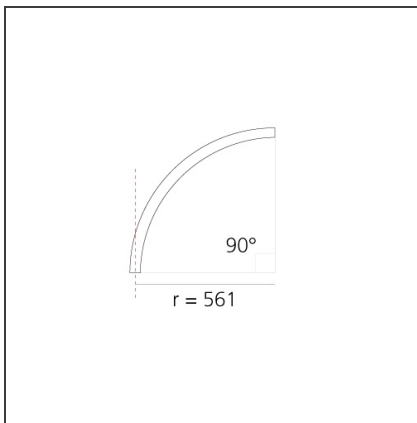

TECHNICAL DRAWINGS

FEATURES

Article Code:	AQ61320	Series:	Indoor, 2018
Colour:	Brushed Bronze		Artemide Collection
Installation:	Recessed, Wall, Suspension, Ceiling	Emission:	Direct
Environment:	Indoor		

DIMENSIONS

Width:	cm 2.7
Height:	cm 5.4

INCLUDED SOURCES

Category:	LED	Color temperature (K):	3000K
Number:	1	CRI:	90
Watt:	12W		
Type:	0		

LUMINAIRE

Watt:	12W	Delivered lumens output (lm):	839lm
		CCT:	3000K
		CRI:	80

Notes

*Uses 1 DALI address. Each module, angle and curved elements are provided with mechanical and electrical joints and installation accessories. Bracket for fixing to ceiling is included: 1 for 1176mm length - 2 for 2352 mm length. End caps have to be ordered separately. Sharping kit (louvres and covers) has to be ordered separately. Depending on the driver, the product can be undimmable or dimmable DALI.