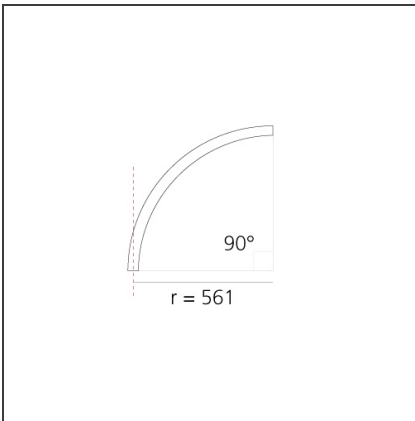

TECHNICAL DRAWINGS

FEATURES

Article Code:	AQ61304	Series:	Indoor, 2018
Colour:	Black	Emission:	Artemide Collection Direct
Installation:	Recessed, Wall, Suspension, Ceiling		
Environment:	Indoor		

DIMENSIONS

Width:	cm 2.7
Height:	cm 5.4

INCLUDED SOURCES

Category:	LED	Color temperature (K):	3000K
Number:	1	CRI:	90
Watt:	12W		
Type:	0		

LUMINAIRE

Watt:	12W	Delivered lumens output (lm):	839lm
		CCT:	3000K
		CRI:	80

Notes

*Uses 1 DALI address. Each module, angle and curved elements are provided with mechanical and electrical joints and installation accessories. Bracket for fixing to ceiling is included: 1 for 1176mm length - 2 for 2352 mm length. End caps have to be ordered separately. Sharping kit (louvres and covers) has to be ordered separately. Depending on the driver, the product can be undimmable or dimmable DALI.