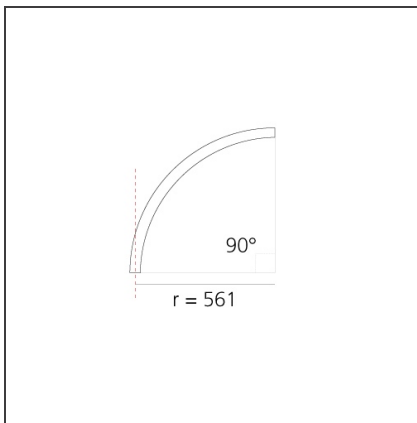

TECHNICAL DRAWINGS

FEATURES

Article Code:	AQ61815	Series:	Indoor, 2018
Colour:	Brushed Silver		Artemide Collection
Installation:	Recessed, Wall, Suspension, Ceiling	Emission:	Direct
Environment:	Indoor		

DIMENSIONS

Width:	cm 2.7
Height:	cm 5.4

INCLUDED SOURCES

Category:	LED	Color temperature (K):	2700K
Number:	1	Color Tolerance:	MacAdam 2SDCM
Watt:	12W	Service Life:	L70 (6K) 50000h
Type:	0		

LUMINAIRE

Watt:	12W	Delivered lumens output (lm):	839lm
		CCT:	2700K
		CRI:	90

Notes

*Uses 1 DALI address. Each module, angle and curved elements are provided with mechanical and electrical joints and installation accessories. Bracket for fixing to ceiling is included: 1 for 1176mm length - 2 for 2352 mm length. End caps have to be ordered separately. Sharping kit (louvres and covers) has to be ordered separately. Depending on the driver, the product can be undimmable or dimmable DALI.