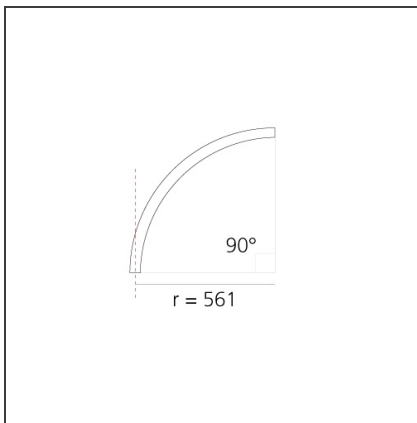

TECHNICAL DRAWINGS

FEATURES

Article Code:	AQ61818	Series:	Indoor, 2018
Colour:	Brushed Copper	Emission:	Artemide Collection Direct
Installation:	Recessed, Wall, Suspension, Ceiling		
Environment:	Indoor		

DIMENSIONS

Width:	cm 2.7
Height:	cm 5.4

INCLUDED SOURCES

Category:	LED	Color temperature (K):	2700K
Number:	1	Color Tolerance:	MacAdam 2SDCM
Watt:	12W	Service Life:	L70 (6K) 50000h
Type:	0		

LUMINAIRE

Watt:	12W	Delivered lumens output (lm):	839lm
		CCT:	2700K
		CRI:	90

Notes

*Uses 1 DALI address. Each module, angle and curved elements are provided with mechanical and electrical joints and installation accessories. Bracket for fixing to ceiling is included: 1 for 1176mm length - 2 for 2352 mm length. End caps have to be ordered separately. Sharping kit (louvres and covers) has to be ordered separately. Depending on the driver, the product can be undimmable or dimmable DALI.