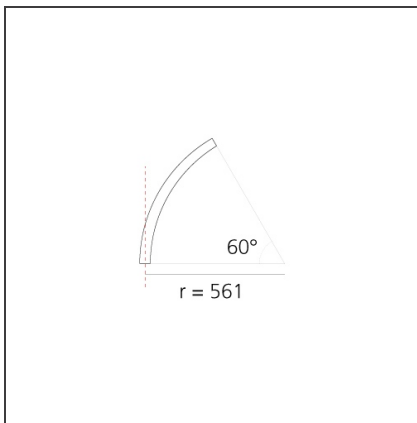

TECHNICAL DRAWINGS

FEATURES

Article Code:	AQ60818	Series:	Indoor, 2018
Colour:	Brushed Copper	Emission:	Artemide Collection Direct
Installation:	Recessed, Wall, Suspension, Ceiling		
Environment:	Indoor		

DIMENSIONS

Width:	cm 2.7
Height:	cm 5.4

INCLUDED SOURCES

Category:	LED	Color temperature (K):	2700K
Number:	1	Color Tolerance:	MacAdam 2SDCM
Watt:	12W	Service Life:	L70 (6K) 50000h
Type:	0		

LUMINAIRE

Watt:	12W	Delivered lumens output (lm):	839lm
		CCT:	2700K
		CRI:	90

Notes

*Uses 1 DALI address. Each module, angle and curved elements are provided with mechanical and electrical joints and installation accessories. Bracket for fixing to ceiling is included: 1 for 1176mm length - 2 for 2352 mm length. End caps have to be ordered separately. Sharping kit (louvres and covers) has to be ordered separately. Depending on the driver, the product can be undimmable or dimmable DALI.