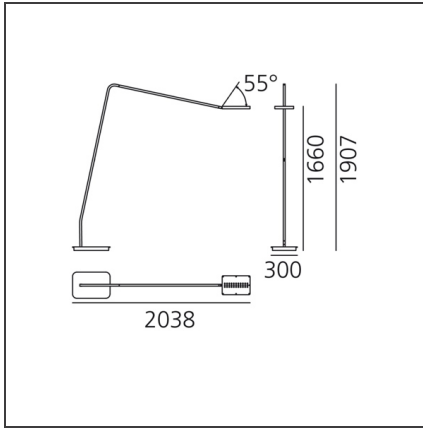

90° Home

IP20 

DESIGN BY

Ernesto Gismondi

DESCRIPTION

Floor lamp with a broad extension of the arm. Materials: painted steel base; lamp body in extruded painted aluminium; head in red painted die-cast aluminium. Specification: the lamp head can be rotated of 55° upwards and is equipped with two different lenses for the Home and Office version.

TECHNICAL DRAWINGS

FEATURES

Article Code:	1931010A	Series:	Scenarios
Colour:	Red		
Installation:	Floor		

DIMENSIONS

Length:	cm 203
Height:	cm 190
Base Width:	cm 30

INCLUDED SOURCES

Category:	LED	Color temperature (K):	3000K
Number:	1	CRI:	80
Watt:	17W	Efficacy:	100lm/W
Delivered lumens output (lm):	2211lm		
Type:	0		
Class:	A		

LUMINAIRE

Watt:	20W	Delivered lumens output (lm):	2049lm
		CCT:	3000K
		Efficiency:	86%
		Efficacy:	102.45lm/W
		CRI:	80