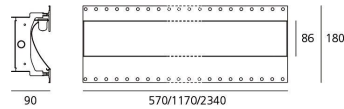

Light emission

Direct Adjustable

TECHNICAL DATA SHEET

Features

Product name:	Nothing Recessed Linear System Wall Washer - T16 54W Dimmable Dali
Article Code:	M172201
Colour:	N/s
Material:	Extruded Aluminium
Series:	Architectural
Environment:	Indoor
Area contract:	Hospitality Hotel, Retail

Dimensions

OPTICS

Emission: Direct Adjustable

DIMENSIONS

Length:	(cm) 117
Width:	(cm) 8.6
Height:	(cm) 9
Cutout length:	(cm) 15
Cutout Width:	(cm) 118
Recessed depth:	(cm) 10
Weight:	3.8
Glow Wire Test:	960 °