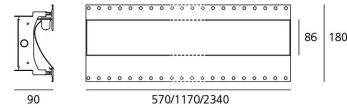

Light emission

Direct Adjustable

TECHNICAL DATA SHEET

Features

Product name:	Nothing Recessed Linear System Wall Washer - T16 24W Dimmable Dali
Article Code:	M172101
Colour:	N/s
Material:	Extruded Aluminium
Series:	Architectural
Environment:	Indoor
Area contract:	Hospitality Hotel, Retail

Dimensions**OPTICS**

Emission: Direct Adjustable

DIMENSIONS

Length:	(cm) 57
Width:	(cm) 8.6
Height:	(cm) 9
Cutout length:	(cm) 15
Cutout Width:	(cm) 58
Recessed depth:	(cm) 10
Weight:	2.2
Glow Wire Test:	960 °