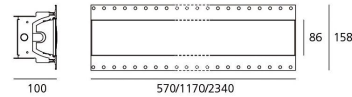

**Dimensions**

**OPTICS**

Emission: Direct Adjustable

**DIMENSIONS**

Length: (cm) 57  
 Width: (cm) 8.6  
 Height: (cm) 10  
 Cutout length: (cm) 12  
 Cutout Width: (cm) 58  
 Recessed depth: (cm) 10  
 Weight: 2.4  
 Glow Wire Test: 960 °