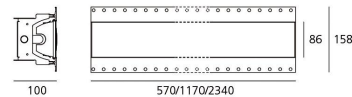

**Dimensions****OPTICS**

Emission:	Direct Adjustable
-----------	-------------------

**DIMENSIONS**

Length:	(cm) 117
Width:	(cm) 8.6
Height:	(cm) 10
Cutout length:	(cm) 12
Cutout Width:	(cm) 118
Recessed depth:	(cm) 10
Weight:	4.8
Glow Wire Test:	960 °