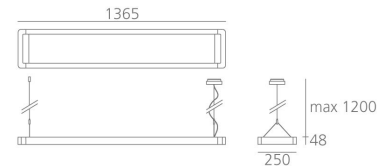

PRODUCT DATA SHEET

Esprit Suspension - Indirect Emission - T16 2x28-54W dimmable Dali

**DESIGN BY :**

Giovanni Giacobone - Massimo Roy

MATERIALS :

Painted Aluminium

DESCRIPTION :

Single pendant luminaire with indirect lighting using 2x54W T16 fluorescent lamps. The structure comprises an extruded aluminium frame with a metallic grey paint finish and a central optical element equipped with an opaque screen with an exclusive Black Crystal lacquered finish. Endcaps in injection moulded aluminium. Quick adjustment steel suspension cables. Complies with standard EN60598-1 and other specific standards.

"Black Cristal" opaque screen

Light emission

Direct/indirect

IP20

TECHNICAL DATA SHEET

Features

Product name:	Esprit Suspension - Indirect Emission - T16 2x28-54W dimmable Dali
Article Code:	M154501
Colour:	Metal Grey
Material:	Painted Aluminium
Series:	Architectural
Environment:	Indoor
Area contract:	

OPTICS

Emission: Direct/indirect

DIMENSIONS

Length:	(cm) 136
Width:	(cm) 25
Height:	(cm) 4.8
Cutout shape:	
Weight:	6
Glow Wire Test:	850 °

LAMPS NOT INCLUDED

Category:	FLUO
Number:	2
Lbs:	T16
Watt:	54
Socket:	G5
Type:	FDH-54
Luminous Flux (lm):	4450
Colour Rendering:	85
Colour temperature (K):	3000
Duration (h):	20000

Dimensions**LAMP**

IP20

**ELECTRICAL**Starter: Electronic dimmable Dali Integrated
Voltage: 220V-240V