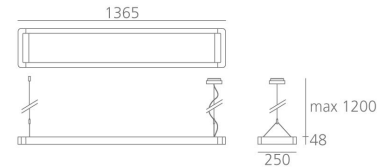

PRODUCT DATA SHEET

Esprit Suspension - Dual Emission - T16 2x28-54W dimmable Dali

**DESIGN BY :**

Giovanni Giacobone - Massimo Roy

MATERIALS :

Painted Aluminium

DESCRIPTION :

Single pendant luminaire with direct-indirect lighting using 2x54W T16 fluorescent lamps. The structure comprises an extruded aluminium frame with a metallic grey paint finish and a central optical element. Endcaps in injection moulded aluminium. Prismoptic technology is in compliance with en 12464-1 standard, with average luminance levels lower than the 1000cd/m² limit for an observation angle of 65° or above with respect to the vertical axis. Light output ratio: 89%. Light distribution: 85% indirect and 15% direct. Quick adjustment steel suspension cables. Complies with standard EN60598-1 and other specific standards.

Prismoptic technology

Light emission

Direct/indirect

IP20  

+  -

TECHNICAL DATA SHEET

Features

Product name:	Esprit Suspension - Dual Emission - T16 2x28-54W dimmable Dali
Article Code:	M154601
Colour:	Metal Grey
Material:	Painted Aluminium
Series:	Architectural
Environment:	Indoor
Area contract:	

OPTICS

Emission:	Direct/indirect
-----------	-----------------

DIMENSIONS

Length:	(cm) 136
Width:	(cm) 25
Height:	(cm) 4.8
Cutout shape:	
Weight:	6
Glow Wire Test:	850 °

LAMPS NOT INCLUDED

Category:	FLUO
Number:	2
Lbs:	T16
Watt:	54
Socket:	G5
Type:	FDH-54
Luminous Flux (lm):	4450
Colour Rendering:	85
Colour temperature (K):	3000
Duration (h):	20000

Dimensions**LAMP**

IP20  

+  -

ELECTRICAL

Starter:	Electronic dimmable Dali Integrated
Voltage:	220V-240V