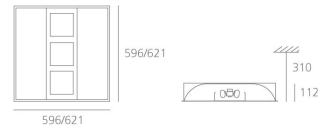

Dimensions

LAMP

ELECTRICAL

Starter:	Electronic Dimmable Dali Integrated
Voltage:	220V-240V