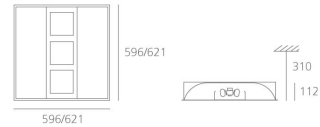

PRODUCT DATA SHEET

Bolero 625x625mm

**DESIGN BY :**

Artemide

MATERIALS :

Painted Steel

DESCRIPTION :

Recessed luminaire for 2x55W TC-L fluorescent lamps. Main reflector in steel with a white paint finish. Polished aluminium screen equipped with a "PRISMOPTIC" polycarbonate diffuser. For installation into false ceiling systems with 600x600mm and 625x625mm modules, or into plasterboard false ceilings using a special recessing frame (optional). Lamps can be maintained without the use of tools. Complies with standard EN60598-1 and other specific standards.

Light emission

Soft Light

IP20  

TECHNICAL DATA SHEET

Features

Product name:	Bolero 625x625mm
Article Code:	M162402
Colour:	White
Material:	Painted Steel
Series:	Architectural
Environment:	Indoor
Area contract:	

OPTICS

Emission:	Soft Light
-----------	------------

DIMENSIONS

Length:	(cm) 62.1
Width:	(cm) 62.1
Height:	(cm) 11.2
Recessed depth:	(cm) 31
Cutout shape:	
Weight:	7.3
Glow Wire Test:	850 °

LAMPS NOT INCLUDED

Category:	FLUO
Number:	2
Lbs:	TC-LEL
Watt:	55
Socket:	2G11
Type:	FSDH
Luminous Flux (lm):	4800
Colour Rendering:	85
Colour temperature (K):	3000
Duration (h):	12000

Dimensions**LAMP**IP20  **ELECTRICAL**