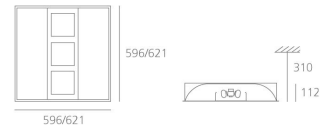

PRODUCT DATA SHEET

Bolero 600x600mm + Emergency

**DESIGN BY :**

Artemide

MATERIALS :

Painted Steel

DESCRIPTION :

Recessed luminaire for 2x55W TC-L fluorescent lamps. Main reflector in steel with a white paint finish. Polished aluminium screen equipped with a "PRISMOPTIC" polycarbonate diffuser. For installation into false ceiling systems with 600x600mm and 625x625mm modules, or into plasterboard false ceilings using a special recessing frame (optional). Lamps can be maintained without the use of tools. Complies with standard EN60598-1 and other specific standards.

CODE NO M162407

Light emission

Soft Light

IP20  

TECHNICAL DATA SHEET

Features

Product name:	Bolero 600x600mm + Emergency
Colour:	White
Material:	Painted Steel
Series:	Architectural
Environment:	Indoor
Area contract:	

OPTICS

Emission:	Soft Light
-----------	------------

DIMENSIONS

Length:	(cm) 59.6
Width:	(cm) 59.6
Height:	(cm) 11.2
Recessed depth:	(cm) 31
Cutout shape:	
Weight:	7.3
Glow Wire Test:	850 °

LAMPS NOT INCLUDED

Category:	FLUO
Number:	2
Lbs:	TC-LEL
Watt:	55
Socket:	2G11
Type:	FSDH
Luminous Flux (lm):	4800
Colour Rendering:	85
Colour temperature (K):	3000
Duration (h):	12000

Dimensions**LAMP**IP20  **ELECTRICAL**