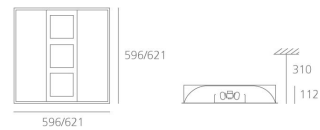

PRODUCT DATA SHEET

Bolero 600x600mm - Dimmable Dali

**DESIGN BY :**

Artemide

MATERIALS :

Painted Steel

DESCRIPTION :

Recessed luminaire for 2x55W TC-L fluorescent lamps. Main reflector in steel with a white paint finish. Polished aluminium screen equipped with a "PRISMOPTIC" polycarbonate diffuser. For installation into false ceiling systems with 600x600mm and 625x625mm modules, or into plasterboard false ceilings using a special recessing frame (optional). Lamps can be maintained without the use of tools. Complies with standard EN60598-1 and other specific standards.

Light emission

Soft Light

TECHNICAL DATA SHEET

Features

Product name:	Bolero 600x600mm - Dimmable Dali
Article Code:	M162401
Colour:	White
Material:	Painted Steel
Series:	Architectural
Environment:	Indoor
Area contract:	

OPTICS

Emission:	Soft Light
-----------	------------

DIMENSIONS

Length:	(cm) 59.6
Width:	(cm) 59.6
Height:	(cm) 11.2
Recessed depth:	(cm) 31
Cutout shape:	
Weight:	6.9
Glow Wire Test:	850 °

LAMPS NOT INCLUDED

Category:	FLUO
Number:	2
Lbs:	TC-LEL
Watt:	55
Socket:	2G11
Type:	FSDH
Luminous Flux (lm):	4800
Colour Rendering:	85
Colour temperature (K):	3000
Duration (h):	12000

Dimensions**LAMP****ELECTRICAL**

Starter:	Electronic Dimmable Dali Integrated
Voltage:	220V-240V