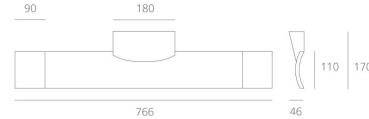

Dimensions

LAMP

IP20

ELECTRICAL

Starter:	Electronic Integrated
Voltage:	220V-240V