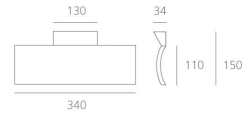

Dimensions

LAMP

IP20

ELECTRICAL

Starter:	Electronic
Voltage:	220V-240V