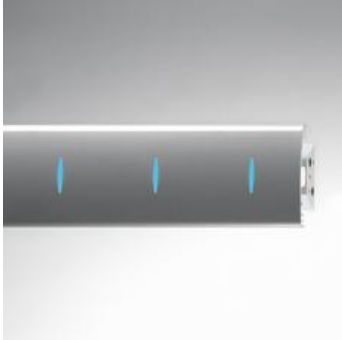

PRODUCT DATA SHEET

Traffic System Ellipse Blue 1180mm - T16 28W - Grey

**DESIGN BY :**

Neil Poulton

MATERIALS :

Aluminium

DESCRIPTION :

Wall lighting system using 28W and 35W T16 fluorescent lamps. Its aesthetic character and high level of personalization make it suitable for the illumination and highlighting of zones of circulation such as hotel, hospital or office building corridors, entrance halls, waiting rooms, etc. Painted steel structure, front fascia in extruded aluminium with a white or grey paint finish. 2 length options: 1180mm and 1480mm. 3 versions: full front fascia with no cut-outs (Traffic Standard), front fascia with elliptical cut-outs and opaline or blue filter (Traffic Ellipse), customized front fascia with cut-out company logos, symbols or the suchlike (Traffic Signature). Electronic ballast. Complies with standard EN60598-1 and other specific standards.

Blue filter included

Light emission

Direct/indirect Accent Lighting

IP20  

TECHNICAL DATA SHEET

Features

Product name:	Traffic System Ellipse Blue 1180mm - T16 28W - Grey
Article Code:	M092490
Colour:	Grey
Material:	Aluminium
Series:	Architectural
Environment:	Indoor
Area contract:	

Dimensions**OPTICS**

Emission: Direct/indirect Accent Lighting

DIMENSIONS

Length:	(cm) 118
Width:	(cm) 6.2
Height:	(cm) 10.5
Cutout shape:	
Weight:	2.3
Glow Wire Test:	960 °

LAMPS NOT INCLUDED

Category:	FLUO
Number:	1
Lbs:	T16
Watt:	28
Socket:	G5
Type:	FDH-28
Luminous Flux (lm):	2600
Colour Rendering:	85
Colour temperature (K):	3000
Duration (h):	20000

LAMPIP20  **ELECTRICAL**

Starter:	Electronic Integrated
Voltage:	220V-240V

ACCESSORIES

TRAFFIC SYSTEM - End
plate (1 piece). Grey
M093490