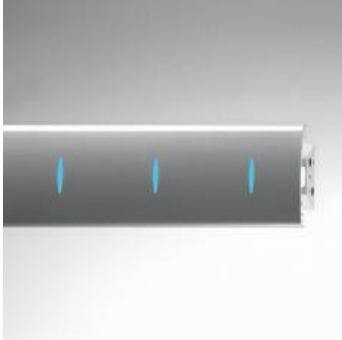

### Traffic System Ellipse Blue 1180mm - T16 28W - White

**DESIGN BY :**

Neil Poulton

**MATERIALS :**

Aluminium

**DESCRIPTION :**

Wall lighting system using 28W and 35W T16 fluorescent lamps. Its aesthetic character and high level of personalization make it suitable for the illumination and highlighting of zones of circulation such as hotel, hospital or office building corridors, entrance halls, waiting rooms, etc. Painted steel structure, front fascia in extruded aluminium with a white or grey paint finish. 2 length options: 1180mm and 1480mm. 3 versions: full front fascia with no cut-outs ( Traffic Standard ), front fascia with elliptical cut-outs and opaline or blue filter ( Traffic Ellipse ), customized front fascia with cut-out company logos, symbols or the suchlike ( Traffic Signature ). Electronic ballast. Complies with standard EN60598-1 and other specific standards.

### TECHNICAL DATA SHEET

**Features**

Product name:	Traffic System Ellipse Blue 1180mm - T16 28W - White
Article Code:	M092420
Colour:	White
Material:	Aluminium
Series:	Architectural
Environment:	Indoor
Area contract:	

**Dimensions****OPTICS**

Emission: Direct/indirect Accent Lighting

**DIMENSIONS**

Length:	(cm) 118
Width:	(cm) 6.2
Height:	(cm) 10.5
Cutout shape:	
Weight:	2.3
Glow Wire Test:	960 °

**LAMPS NOT INCLUDED**