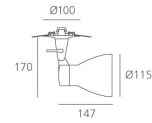

PRODUCT DATA SHEET

Starship Semi-Recessed - HALO max75W - Metal grey

**DESIGN BY :**

Alberto Meda , Paolo Rizzatto

MATERIALS :

Die-cast Aluminium

DESCRIPTION :

A range of directional spotlights using 230/240V halogen lamps. 2 versions: with three-phase track adapter or with recessed plate. Die-cast aluminium body with paint finish. Tilt angle of up to 90°, rotation of up to 355°. Complies with standard EN60598-1 and other specific standards.

Light emission

Accent Lighting

IP20  

TECHNICAL DATA SHEET

Features

Product name:	Starship Semi-Recessed - HALO max75W - Metal grey
Article Code:	L165030 + L165090
Colour:	Metal grey
Material:	Die-cast Aluminium
Series:	Architectural
Environment:	Indoor
Area contract:	

Dimensions**OPTICS**

Emission:	Accent Lighting
-----------	-----------------

DIMENSIONS

Length:	(cm) 14.7
Height:	(cm) 17
Cutout width:	(cm) 11.5
Cutout diameter:	(cm) 81
Inclination:	90
Rotation:	355
Cutout shape:	Rounded
Weight:	0.6

LAMP

IP20  

ELECTRICAL

Voltage:	220V-240V
----------	-----------

LAMPS NOT INCLUDED

Category:	HALO
Number:	1
Lbs:	Qpar30
Watt:	75
Socket:	E27
Type:	Hags/ub
Colour Rendering:	1a
Colour temperature (K):	2800
Duration (h):	2000