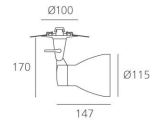

PRODUCT DATA SHEET

Starship Semi-Recessed - HALO max75W - Black

**DESIGN BY :**

Alberto Meda , Paolo Rizzatto

MATERIALS :

Die-cast Aluminium

DESCRIPTION :

A range of directional spotlights using 230/240V halogen lamps. 2 versions: with three-phase track adapter or with recessed plate. Die-cast aluminium body with paint finish. Tilt angle of up to 90°, rotation of up to 355°. Complies with standard EN60598-1 and other specific standards.

Light emission

Accent Lighting

IP20  

TECHNICAL DATA SHEET

Features

Product name:	Starship Semi-Recessed - HALO max75W - Black
Article Code:	L165030
Colour:	Black
Material:	Die-cast Aluminium
Series:	Architectural
Environment:	Indoor
Area contract:	

Dimensions**OPTICS**

Emission:	Accent Lighting
-----------	-----------------

DIMENSIONS

Length:	(cm) 14.7
Height:	(cm) 17
Cutout width:	(cm) 11.5
Cutout diameter:	(cm) 81
Inclination:	90
Rotation:	355
Cutout shape:	Rounded
Weight:	0.6

LAMP

IP20  

ELECTRICAL

Voltage:	220V-240V
----------	-----------

LAMPS NOT INCLUDED

Category:	HALO
Number:	1
Lbs:	Qpar30
Watt:	75
Socket:	E27
Type:	Hags/ub
Colour Rendering:	1a
Colour temperature (K):	2800
Duration (h):	2000