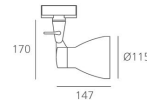

PRODUCT DATA SHEET

Starship Track - HALO max75W - Metal grey

**DESIGN BY :**

Alberto Meda , Paolo Rizzatto

MATERIALS :

Die-cast Aluminium

DESCRIPTION :

A range of directional spotlights using 230/240V halogen lamps. 2 versions: with three-phase track adapter or with recessed plate. Die-cast aluminium body with paint finish. Tilt angle of up to 90°, rotation of up to 355°. Complies with standard EN60598-1 and other specific standards.

Light emission

Accent Lighting

IP20  

TECHNICAL DATA SHEET

Features

Product name:	Starship Track - HALO max75W - Metal grey
Article Code:	L162590
Colour:	Metal grey
Material:	Die-cast Aluminium
Series:	Architectural
Environment:	Indoor
Area contract:	

Dimensions**OPTICS**

Emission:	Accent Lighting
-----------	-----------------

DIMENSIONS

Length:	(cm) 14.7
Height:	(cm) 20
Cutout width:	(cm) 11.5
Inclination:	90
Rotation:	355
Cutout shape:	
Weight:	0.6

LAMP

IP20  

LAMPS NOT INCLUDED

Category:	HALO
Number:	1
Lbs:	Qpar30
Watt:	75
Socket:	E27
Type:	Hags/ub
Colour Rendering:	1a
Colour temperature (K):	2800
Duration (h):	2000

ELECTRICAL

Voltage:	220V-240V
----------	-----------