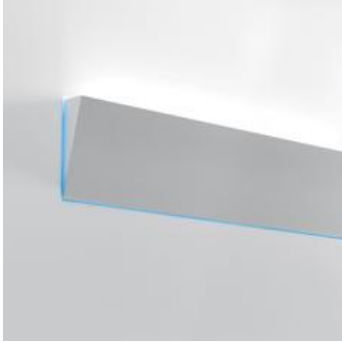

PRODUCT DATA SHEET

Nulla 1210 - LED blue

DESIGN BY :

Format Design Studio

MATERIALS :

Aluminium,painted Steel

DESCRIPTION :

Recessed unit with indirect lighting with T16 fluorescent light source, and pathlighting with colored LEDs. Body consisting of a low-depth recessing casing (only 50mm deep) to be sealed in the wall, and a motorized opening shutter. Recessing casing made of steel and fitted with an extruded aluminum frame that requires a finish coat of plaster. 2 size options depending on the light source: 210x610mm (24W T16), and 210x1210mm (54W T16). When the fluorescent lamp is turned on, the shutter is automatically in open position, the indirect lighting is then in service. The turning off of the fluorescent bulb and the closing of the shutter are simultaneous. The LEDs, powered by a separate switch circuit, illuminate the inside of the casing regardless of the position of the shutter. If it is closed, the peripheral illumination of the light fixture provides a pathlighting function. If the shutter is open, the colored light provides a decorative effect. Electronic control gear. Includes led lamps and 230-240V driver unit. Optional recessing box for installation in concrete walls. Not suitable for ceiling mounting. Complies with standard EN60598-1 and other specific standards.

Coloured LED (blue) included. Fluorescent T16 lamp to be ordered separately.

Light emission

Indirect

IP20

TECHNICAL DATA SHEET

Features

Product name:	Nulla 1210 - LED blue
Article Code:	M184720
Colour:	White
Material:	Aluminium,painted Steel
Series:	Architectural
Environment:	Indoor
Area contract:	

OPTICS

Emission:	Indirect

DIMENSIONS

Length:	(cm) 121
Width:	(cm) 5
Height:	(cm) 21
Cutout Width:	(cm) 123
Recessed depth:	(cm) 23.6
Weight:	9.5
Glow Wire Test:	960 °

LAMPS INCLUDED

Category:	LED
Watt:	3
Typology:	Led
Color Rendering:	N/s

LAMPS NOT INCLUDED

Category:	FLUO
Number:	1
Lbs:	T16
Watt:	54
Socket:	G5
Type:	FDH-54
Luminous Flux (lm):	4450
Colour Rendering:	85
Colour temperature (K):	3000
Duration (h):	20000

Dimensions

LAMP

IP20

ELECTRICAL

Starter:	Electronic Integrated
Voltage:	220V-240V