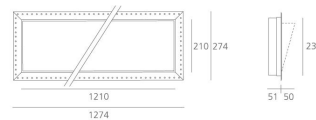

Dimensions

LAMP

IP20

ELECTRICAL

Starter:	Electronic Integrated
Voltage:	220V-240V