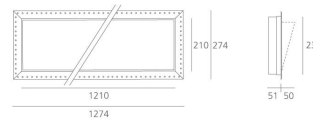

Dimensions

LAMP

IP20

ELECTRICAL

Starter:	Electronic Integrated
Voltage:	220V-240V