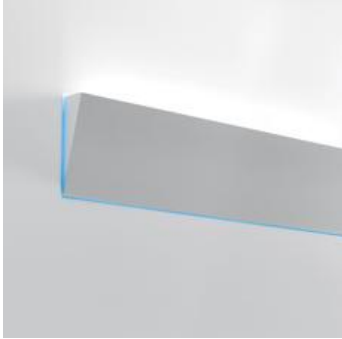

PRODUCT DATA SHEET

Nulla 1210 - LED red

DESIGN BY :

Format Design Studio

MATERIALS :

Aluminium,painted Steel

DESCRIPTION :

Recessed unit with indirect lighting with T16 fluorescent light source, and pathlighting with colored LEDs. Body consisting of a low-depth recessing casing (only 50mm deep) to be sealed in the wall, and a motorized opening shutter. Recessing casing made of steel and fitted with an extruded aluminum frame that requires a finish coat of plaster. 2 size options depending on the light source: 210x610mm (24W T16), and 210x1210mm (54W T16). When the fluorescent lamp is turned on, the shutter is automatically in open position, the indirect lighting is then in service. The turning off of the fluorescent bulb and the closing of the shutter are simultaneous. The LEDs, powered by a separate switch circuit, illuminate the inside of the casing regardless of the position of the shutter. If it is closed, the peripheral illumination of the light fixture provides a pathlighting function. If the shutter is open, the colored light provides a decorative effect. Electronic control gear. Includes led lamps and 230-240V driver unit. Optional recessing box for installation in concrete walls. Not suitable for ceiling mounting. Complies with standard EN60598-1 and other specific standards.

Coloured LED (red) included. Fluorescent T16 lamp to be ordered separately.

Light emission

Indirect

IP20

TECHNICAL DATA SHEET

Features

Product name:	Nulla 1210 - LED red
Article Code:	M184520
Colour:	White
Material:	Aluminium,painted Steel
Series:	Architectural
Environment:	Indoor
Area contract:	

OPTICS

Emission:	Indirect

DIMENSIONS

Length:	(cm) 121
Width:	(cm) 5
Height:	(cm) 21
Cutout Width:	(cm) 123
Recessed depth:	(cm) 23.6
Weight:	9.5
Glow Wire Test:	960 °

LAMPS INCLUDED

Category:	LED
Watt:	3
Typology:	Led
Color Rendering:	N/s

LAMPS NOT INCLUDED

Category:	FLUO
Number:	1
Lbs:	T16
Watt:	54
Socket:	G5
Type:	FDH-54
Luminous Flux (lm):	4450
Colour Rendering:	85
Colour temperature (K):	3000
Duration (h):	20000

Dimensions

LAMP

IP20

ELECTRICAL

Starter:	Electronic Integrated
Voltage:	220V-240V