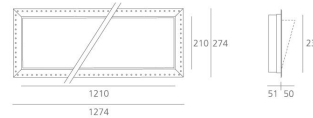

Dimensions

LAMP

IP20

ELECTRICAL

Starter:	Electronic Integrated
Voltage:	220V-240V