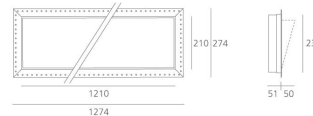

Dimensions

LAMP

IP20

ELECTRICAL

Starter:	Electronic Integrated
Voltage:	220V-240V