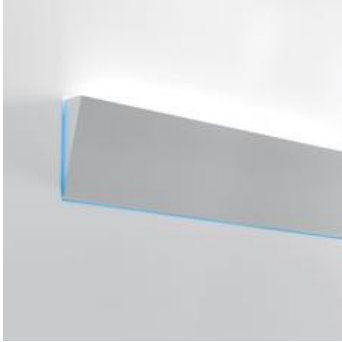

PRODUCT DATA SHEET

Nulla 1210 - LED amber

DESIGN BY :

Format Design Studio

MATERIALS :

Aluminium,painted Steel

DESCRIPTION :

Recessed unit with indirect lighting with T16 fluorescent light source, and pathlighting with colored LEDs. Body consisting of a low-depth recessing casing (only 50mm deep) to be sealed in the wall, and a motorized opening shutter. Recessing casing made of steel and fitted with an extruded aluminum frame that requires a finish coat of plaster. 2 size options depending on the light source: 210x610mm (24W T16), and 210x1210mm (54W T16). When the fluorescent lamp is turned on, the shutter is automatically in open position, the indirect lighting is then in service. The turning off of the fluorescent bulb and the closing of the shutter are simultaneous. The LEDs, powered by a separate switch circuit, illuminate the inside of the casing regardless of the position of the shutter. If it is closed, the peripheral illumination of the light fixture provides a pathlighting function. If the shutter is open, the colored light provides a decorative effect. Electronic control gear. Includes led lamps and 230-240V driver unit. Optional recessing box for installation in concrete walls. Not suitable for ceiling mounting. Complies with standard EN60598-1 and other specific standards.

Coloured LED (amber) included. Fluorescent T16 lamp to be ordered separately.

Light emission

Indirect

IP20  

TECHNICAL DATA SHEET

Features

Product name:	Nulla 1210 - LED amber
Article Code:	M184420
Colour:	White
Material:	Aluminium,painted Steel
Series:	Architectural
Environment:	Indoor
Area contract:	

OPTICS

Emission:	Indirect
-----------	----------

DIMENSIONS

Length:	(cm) 121
Width:	(cm) 5
Height:	(cm) 21
Cutout Width:	(cm) 123
Recessed depth:	(cm) 23.6
Weight:	9.5
Glow Wire Test:	960 °

LAMPS INCLUDED