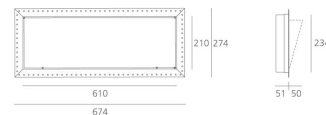

#### DIMENSIONS

Length:	(cm) 61
Width:	(cm) 5
Height:	(cm) 21
Cutout Width:	(cm) 63.6
Recessed depth:	(cm) 23.6
Weight:	4.9
Glow Wire Test:	960 °

#### Dimensions