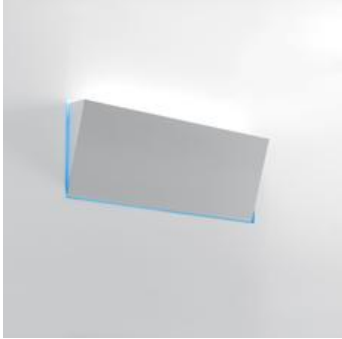

PRODUCT DATA SHEET

Nulla 610 - LED blue

DESIGN BY :

Format Design Studio

MATERIALS :

Aluminium,painted Steel

DESCRIPTION :

Recessed unit with indirect lighting with T16 fluorescent light source, and pathlighting with colored LEDs. Body consisting of a low-depth recessing casing (only 50mm deep) to be sealed in the wall, and a motorized opening shutter. Recessing casing made of steel and fitted with an extruded aluminum frame that requires a finish coat of plaster. 2 size options depending on the light source: 210x610mm (24W T16), and 210x1210mm (54W T16). When the fluorescent lamp is turned on, the shutter is automatically in open position, the indirect lighting is then in service. The turning off of the fluorescent bulb and the closing of the shutter are simultaneous. The LEDs, powered by a separate switch circuit, illuminate the inside of the casing regardless of the position of the shutter. If it is closed, the peripheral illumination of the light fixture provides a pathlighting function. If the shutter is open, the colored light provides a decorative effect. Electronic control gear. Includes led lamps and 230-240V driver unit. Optional recessing box for installation in concrete walls. Not suitable for ceiling mounting. Complies with standard EN60598-1 and other specific standards.

Coloured LED (blue) included. Fluorescent T16 lamp to be ordered separately.

Light emission

Indirect

IP20

TECHNICAL DATA SHEET

Features

Product name:	Nulla 610 - LED blue
Article Code:	M184320
Colour:	White
Material:	Aluminium,painted Steel
Series:	Architectural
Environment:	Indoor
Area contract:	

OPTICS

Emission:	Indirect

DIMENSIONS

Length:	(cm) 61
Width:	(cm) 5
Height:	(cm) 21
Cutout Width:	(cm) 63.6
Recessed depth:	(cm) 23.6
Weight:	4.9
Glow Wire Test:	960 °

LAMPS INCLUDED

Category:	LED
Watt:	3
Typology:	Led
Color Rendering:	N/s

LAMPS NOT INCLUDED

Category:	FLUO
Number:	1
Lbs:	T16
Watt:	24
Socket:	G5
Type:	FDH-24
Luminous Flux (lm):	1750
Colour Rendering:	85
Colour temperature (K):	3000
Duration (h):	20000

Dimensions

LAMP

IP20

ELECTRICAL

Starter:	Electronic Integrated
Voltage:	220V-240V