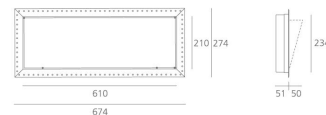

Dimensions

LAMP

IP20

ELECTRICAL

Starter:	Electronic Integrated
Voltage:	220V-240V