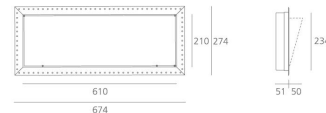

Dimensions

LAMP

IP20

ELECTRICAL

Starter:	Electronic Integrated
Voltage:	220V-240V