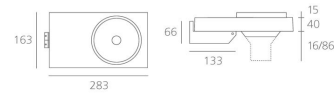

PRODUCT DATA SHEET

Focal Wall - HIT-TC-CE 70W 2x28°

DESIGN BY :

S./R. Cornelissen

MATERIALS :

Die-cast Aluminium

DESCRIPTION :

Range of adjustable spotlights using 12V halogen and metal-halide lamps. 4 options available: with three-phase track adapter, with base plate, wall mounting or pendant. Die-cast aluminium body with a white paint finish. Aluminum optics for HIT versions, with choice of three beam spreads: spot, medium and flood. Tilt angle of up to 90°, rotation of up to 355°. Lamps can be maintained without the need for tools by a simple quarter turn rotation of the lamp-holding ring. HIT version includes protective glass. Electronic control gear. Wide range of accessories. Directional handle as an optional extra. Complies with standard EN60598-1 and other specific standards.

Light emission

Accent Lighting

TECHNICAL DATA SHEET

Features

Product name:	Focal Wall - HIT-TC-CE 70W 2x28°
Article Code:	M175300
Colour:	White
Material:	Die-cast Aluminium
Series:	Architectural
Environment:	Indoor
Area contract:	

OPTICS

Emission:	Accent Lighting
-----------	-----------------

DIMENSIONS

Length:	(cm) 28.3
Width:	(cm) 4
Height:	(cm) 16.3
Inclination:	90
Cutout shape:	
Weight:	2.6
Glow Wire Test:	850 °

LAMPS NOT INCLUDED

Category:	HQI
Number:	1
Lbs:	HIT-TC-CE
Watt:	70
Socket:	G8.5
Type:	MT/UB-70
Colour Rendering:	80-85
Colour temperature (K):	3000
Duration (h):	12000

Dimensions

LAMP

ELECTRICAL

Starter:	Electronic Integrated
Voltage:	220V-240V