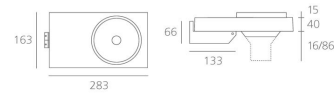

PRODUCT DATA SHEET

Focal Wall - HIT-CE 150W 2x10°

**DESIGN BY :**

S./R. Cornelissen

MATERIALS :

Die-cast Aluminium

DESCRIPTION :

Range of adjustable spotlights using 12V halogen and metal-halide lamps. 4 options available: with three-phase track adapter, with base plate, wall mounting or pendant. Die-cast aluminium body with a white paint finish. Aluminum optics for HIT versions, with choice of three beam spreads: spot, medium and flood. Tilt angle of up to 90°, rotation of up to 355°. Lamps can be maintained without the need for tools by a simple quarter turn rotation of the lamp-holding ring. HIT version includes protective glass. Electronic control gear. Wide range of accessories. Directional handle as an optional extra. Complies with standard EN60598-1 and other specific standards.

Light emission

Accent Lighting

TECHNICAL DATA SHEET

Features

Product name:	Focal Wall - HIT-CE 150W 2x10°
Article Code:	M175000
Colour:	White
Material:	Die-cast Aluminium
Series:	Architectural
Environment:	Indoor
Area contract:	

OPTICS

Emission:	Accent Lighting
-----------	-----------------

DIMENSIONS

Length:	(cm) 28.3
Width:	(cm) 4
Height:	(cm) 16.3
Inclination:	90
Cutout shape:	
Weight:	2.6
Glow Wire Test:	850 °

LAMPS NOT INCLUDED

Category:	HQI
Number:	1
Lbs:	HIT-CE
Watt:	150
Socket:	G12
Type:	MT/UB-150
Luminous Flux (lm):	14000
Colour Rendering:	80-85
Colour temperature (K):	3000
Duration (h):	10000

Dimensions**LAMP****ELECTRICAL**