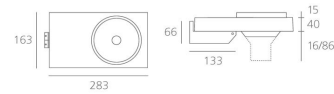

PRODUCT DATA SHEET

Focal Wall - HIT-CE 70W 2x28°

**DESIGN BY :**

S./R. Cornelissen

MATERIALS :

Die-cast Aluminium

DESCRIPTION :

Range of adjustable spotlights using 12V halogen and metal-halide lamps. 4 options available: with three-phase track adapter, with base plate, wall mounting or pendant. Die-cast aluminium body with a white paint finish. Aluminum optics for HIT versions, with choice of three beam spreads: spot, medium and flood. Tilt angle of up to 90°, rotation of up to 355°. Lamps can be maintained without the need for tools by a simple quarter turn rotation of the lamp-holding ring. HIT version includes protective glass. Electronic control gear. Wide range of accessories. Directional handle as an optional extra. Complies with standard EN60598-1 and other specific standards.

Light emission

Accent Lighting

TECHNICAL DATA SHEET

Features

Product name:	Focal Wall - HIT-CE 70W 2x28°
Article Code:	M174900
Colour:	White
Material:	Die-cast Aluminium
Series:	Architectural
Environment:	Indoor
Area contract:	

OPTICS

Emission:	Accent Lighting
-----------	-----------------

DIMENSIONS

Length:	(cm) 28.3
Width:	(cm) 4
Height:	(cm) 16.3
Inclination:	90
Cutout shape:	
Weight:	2.6
Glow Wire Test:	850 °

LAMPS NOT INCLUDED

Category:	HQI
Number:	1
Lbs:	HIT-CE
Watt:	70
Socket:	G12
Type:	MT/UB-70
Luminous Flux (lm):	6600
Colour Rendering:	80-85
Colour temperature (K):	3000
Duration (h):	12000

Dimensions**LAMP****ELECTRICAL**