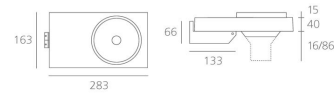

PRODUCT DATA SHEET

Focal Wall - HIT-CE 70W 2x10°

**DESIGN BY :**

S./R. Cornelissen

MATERIALS :

Die-cast Aluminium

DESCRIPTION :

Range of adjustable spotlights using 12V halogen and metal-halide lamps. 4 options available: with three-phase track adapter, with base plate, wall mounting or pendant. Die-cast aluminium body with a white paint finish. Aluminum optics for HIT versions, with choice of three beam spreads: spot, medium and flood. Tilt angle of up to 90°, rotation of up to 355°. Lamps can be maintained without the need for tools by a simple quarter turn rotation of the lamp-holding ring. HIT version includes protective glass. Electronic control gear. Wide range of accessories. Directional handle as an optional extra. Complies with standard EN60598-1 and other specific standards.

Light emission

Accent Lighting

TECHNICAL DATA SHEET

Features

Product name:	Focal Wall - HIT-CE 70W 2x10°
Article Code:	M174800
Colour:	White
Material:	Die-cast Aluminium
Series:	Architectural
Environment:	Indoor
Area contract:	

OPTICS

Emission:	Accent Lighting
-----------	-----------------

DIMENSIONS

Length:	(cm) 28.3
Width:	(cm) 4
Height:	(cm) 16.3
Inclination:	90
Cutout shape:	
Weight:	2.6
Glow Wire Test:	850 °

LAMPS NOT INCLUDED

Category:	HQI
Number:	1
Lbs:	HIT-CE
Watt:	70
Socket:	G12
Type:	MT/UB-70
Luminous Flux (lm):	6600
Colour Rendering:	80-85
Colour temperature (K):	3000
Duration (h):	12000

Dimensions**LAMP****ELECTRICAL**