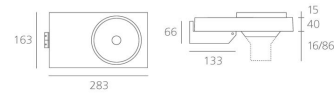

Dimensions

LAMP

ELECTRICAL

Starter:	Electronic Integrated
Voltage:	220V-240V