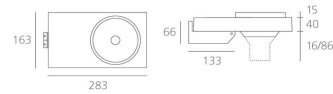

Dimensions

LAMP

ELECTRICAL

Starter:	Electronic Integrated
Voltage:	220V-240V