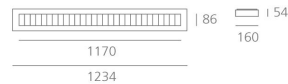

Dimensions

LAMP

ELECTRICAL

Starter:	Electronic Dimmable DALI Integrated
Voltage:	220V-240V