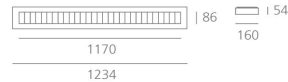

Nota Bene ceiling dark light

Super pure aluminum dark light optics. Dark light emission is in compliance with EN12464-1 standard, with average luminance levels lower than the 1000 cd/m² limit for an observation angle of 65° or above with respect to the vertical axis. Light output ratio 71%. Emergency lighting as an optional extra.

Nota Bene ceiling wall washer

Asymmetric aluminum reflector.

Light emission

Direct

TECHNICAL DATA SHEET

Features

Product name:	Nota Bene Ceiling 1200 Darklight - T16 54W Dimmable - White
Article Code:	M109021
Colour:	White
Material:	Painted Steel
Series:	Architectural
Environment:	Indoor
Area contract:	

Dimensions**OPTICS**

Emission:	Direct
-----------	--------

DIMENSIONS

Length:	(cm) 123
Width:	(cm) 16
Height:	(cm) 5.4
Cutout shape:	
Weight:	4.2
Glow Wire Test:	850 °

LAMPS NOT INCLUDED

Category:	FLUO
Number:	1
Lbs:	T16
Watt:	54
Socket:	G5
Type:	FDH-54
Luminous Flux (lm):	4450
Colour Rendering:	85
Colour temperature (K):	3000
Duration (h):	20000