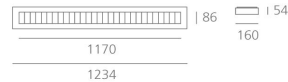

Nota Bene ceiling dark light

Super pure aluminum dark light optics. Dark light emission is in compliance with EN12464-1 standard, with average luminance levels lower than the 1000 cd/m² limit for an observation angle of 65° or above with respect to the vertical axis. Light output ratio 71%. Emergency lighting as an optional extra.

Nota Bene ceiling wall washer

Asymmetric aluminum reflector.

Light emission

Direct

TECHNICAL DATA SHEET

Features

Product name:	Nota Bene Ceiling 1200 Darklight - T16 54W + Emergency - Grey
Article Code:	M109097
Colour:	Grey
Material:	Painted Steel
Series:	Architectural
Environment:	Indoor
Area contract:	

Dimensions

OPTICS

Emission:	Direct
-----------	--------

DIMENSIONS

Length:	(cm) 123
Width:	(cm) 16
Height:	(cm) 5.4
Cutout shape:	
Weight:	4.8
Glow Wire Test:	850 °

LAMPS NOT INCLUDED

Category:	FLUO
Number:	1
Lbs:	T16
Watt:	54
Socket:	G5
Type:	FDH-54
Luminous Flux (lm):	4450
Colour Rendering:	85
Colour temperature (K):	3000
Duration (h):	20000