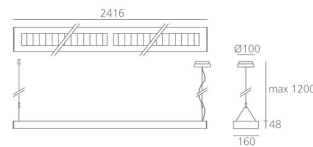

PRODUCT DATA SHEET

Nota Bene Suspension 2400 - T16 4x28-54W Dimmable - Grey

DESIGN BY :

Artemide

MATERIALS :

Painted Steel

DESCRIPTION :

Pendant system with direct-indirect lighting using 28W and 54W T16 fluorescent lamps. Available as a single pendant light or as a modular system. Steel body with a white or grey paint finish, available in lengths of 1234mm and 2416mm. Dark light optic made from super pure aluminium. Dark light emission is in compliance with EN12464-1 standard, with average luminance levels lower than the 1000 cd/m² limit for an observation angle of 65° or above with respect to the vertical axis. Light output ratio: 91% (1xT16) and 87% (2xT16). Light distribution: 65% indirect and 35% direct (1xT16), 63% indirect and 37% direct (2xT16). Electronic ballast or Dali-Switchdim dimmable electronic ballast. The system comprises of power supply units with ceiling plate and power supply cable, and continuity modules. Intermodule mechanical connection by linear or 90° connectors. Electrical connection via quick connectors. Quick adjustment steel suspension cables. Complies with standard EN60598-1 and other specific standards.

Light emission

Indirect/Direct

TECHNICAL DATA SHEET

Features

Product name:	Nota Bene Suspension 2400 - T16 4x28-54W Dimmable - Grey
Article Code:	M107391
Colour:	Grey
Material:	Painted Steel
Series:	Architectural
Environment:	Indoor
Area contract:	

Dimensions

OPTICS

Emission:	Indirect/Direct
-----------	-----------------

DIMENSIONS

Length:	(cm) 241
Width:	(cm) 16
Height:	(cm) 4.8
Cutout shape:	
Weight:	8.1
Glow Wire Test:	850 °

LAMPS NOT INCLUDED

Category:	FLUO
Number:	4
Lbs:	T16
Watt:	54
Socket:	G5
Type:	FDH-54
Luminous Flux (lm):	4450
Colour Rendering:	85
Colour temperature (K):	3000
Duration (h):	20000