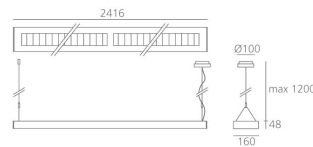

PRODUCT DATA SHEET

Nota Bene Suspension 2400 - T16 4x28-54W Dimmable - White

DESIGN BY :

Artemide

MATERIALS :

Painted Steel

DESCRIPTION :

Pendant system with direct-indirect lighting using 28W and 54W T16 fluorescent lamps. Available as a single pendant light or as a modular system. Steel body with a white or grey paint finish, available in lengths of 1234mm and 2416mm. Dark light optic made from super pure aluminium. Dark light emission is in compliance with EN12464-1 standard, with average luminance levels lower than the 1000 cd/m² limit for an observation angle of 65° or above with respect to the vertical axis. Light output ratio: 91% (1xT16) and 87% (2xT16). Light distribution: 65% indirect and 35% direct (1xT16), 63% indirect and 37% direct (2xT16). Electronic ballast or Dali-Switchdim dimmable electronic ballast. The system comprises of power supply units with ceiling plate and power supply cable, and continuity modules. Intermodule mechanical connection by linear or 90° connectors. Electrical connection via quick connectors. Quick adjustment steel suspension cables. Complies with standard EN60598-1 and other specific standards.

Light emission

Indirect/Direct

TECHNICAL DATA SHEET

Features

Product name:	Nota Bene Suspension 2400 - T16 4x28-54W Dimmable - White
Article Code:	M107321
Colour:	White
Material:	Painted Steel
Series:	Architectural
Environment:	Indoor
Area contract:	

Dimensions

OPTICS

Emission:	Indirect/Direct
-----------	-----------------

DIMENSIONS

Length:	(cm) 241
Width:	(cm) 16
Height:	(cm) 4.8
Cutout shape:	
Weight:	8.1
Glow Wire Test:	850 °

LAMPS NOT INCLUDED

Category:	FLUO
Number:	4
Lbs:	T16
Watt:	54
Socket:	G5
Type:	FDH-54
Luminous Flux (lm):	4450
Colour Rendering:	85
Colour temperature (K):	3000
Duration (h):	20000