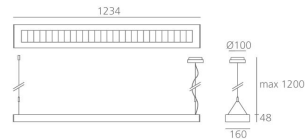

PRODUCT DATA SHEET

Nota Bene Suspension 1200 - T16 2x28-54W Dimmable - White

DESIGN BY :

Artemide

MATERIALS :

Painted Steel

DESCRIPTION :

Pendant system with direct-indirect lighting using 28W and 54W T16 fluorescent lamps. Available as a single pendant light or as a modular system. Steel body with a white or grey paint finish, available in lengths of 1234mm and 2416mm. Dark light optic made from super pure aluminium. Dark light emission is in compliance with EN12464-1 standard, with average luminance levels lower than the 1000 cd/m² limit for an observation angle of 65° or above with respect to the vertical axis. Light output ratio: 91% (1xT16) and 87% (2xT16). Light distribution: 65% indirect and 35% direct (1xT16), 63% indirect and 37% direct (2xT16). Electronic ballast or Dall-Switchdim dimmable electronic ballast. The system comprises of power supply units with ceiling plate and power supply cable, and continuity modules. Intermodule mechanical connection by linear or 90° connectors. Electrical connection via quick connectors. Quick adjustment steel suspension cables. Complies with standard EN60598-1 and other specific standards.

Light emission

Indirect/Direct

TECHNICAL DATA SHEET

Features

Product name:	Nota Bene Suspension 1200 - T16 2x28-54W Dimmable - White
Article Code:	M107121
Colour:	White
Material:	Painted Steel
Series:	Architectural
Environment:	Indoor
Area contract:	

Dimensions

OPTICS

Emission:	Indirect/Direct
-----------	-----------------

DIMENSIONS

Length:	(cm) 123
Width:	(cm) 16
Height:	(cm) 4.8
Cutout shape:	
Weight:	4.2
Glow Wire Test:	850 °

LAMPS NOT INCLUDED

Category:	FLUO
Number:	2
Lbs:	T16
Watt:	54
Socket:	G5
Type:	FDH-54
Luminous Flux (lm):	4450
Colour Rendering:	85
Colour temperature (K):	3000
Duration (h):	20000