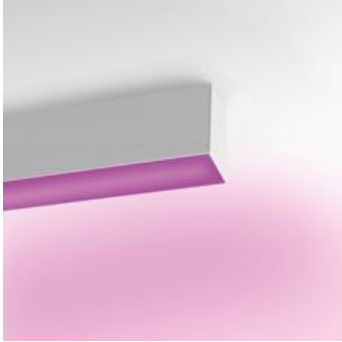

PRODUCT DATA SHEET

Nothing86System SA Ceiling Led RGB 36W Diff - Anodized

DESIGN BY :

Ernesto Gismondi

MATERIALS :

Extruded Aluminium

DESCRIPTION :

A versatile modular lighting system for linear diffused or dark light emission and freely configurable accent lighting. Composed of structural modules in extruded aluminium, prewired gear plates and optics systems. 3 types of installation: recessed, surface mounting and suspended. Structural modules available in 12 different lengths of up to 4736mm, specially designed to allow the lighting designer to alternate as freely as possible different light sources. The lighting sequence can also evolve over time to meet new arrangements, as long as it remains compatible with the initial total length installed. Linear fluorescent, led and metal halide technologies can be freely alternated. Prewired gear plates with quick-connectors, with direct fluorescent or LED lighting equipment, and indirect fluorescent illumination. 2 options of fluorescent diffused lighting available: T16-seamless lamps or conventional T16 lamps with overlapping arrangement for uninterrupted light lines without dark spots. 2 LED equipment options: monochromatic with warm white or neutral white emission, and RGB. Angular configurations possible by means of junction angles on the same plane or on 2 perpendicular planes (on request). Simple installations can be managed with "all-in-one" fixtures (Nothing 86Stand-Alone) already pre-configured and fully accessorized. Complies with standard EN60598-1 and other specific standards.

Luminaire comes complete with power supply and DALI control unit .

Light emission

TECHNICAL DATA SHEET

Features

Product name:	Nothing86System SA Ceiling Led RGB 36W Diff - Anodized
Article Code:	M229460
Colour:	Anodized
Material:	Extruded Aluminium
Series:	Architectural
Environment:	Indoor
Area contract:	Hospitality Hotel, Retail, Office

DIMENSIONS

Length:	(cm) 237
Width:	(cm) 9.2
Height:	(cm) 12.5
Cutout shape:	
Glow Wire Test:	850 °

LAMPS INCLUDED

Category:	LED
Watt:	36
Typology:	1
Color temperature (K):	RGB
Class:	A

Dimensions

LAMP

IP20

ELECTRICAL

Starter:	Electronic Integrated
Trasformer availability:	with DALI control
Voltage:	220V-240V