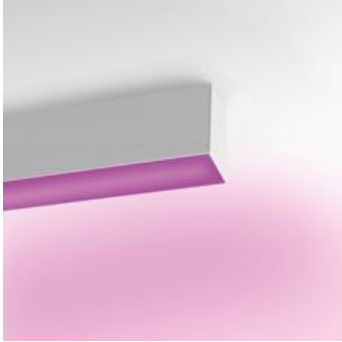

PRODUCT DATA SHEET

Nothing86System SA Ceiling Led RGB 18W Diff - White

DESIGN BY :

Ernesto Gismondi

MATERIALS :

Extruded Aluminium

DESCRIPTION :

A versatile modular lighting system for linear diffused or dark light emission and freely configurable accent lighting. Composed of structural modules in extruded aluminium, prewired gear plates and optics systems. 3 types of installation: recessed, surface mounting and suspended. Structural modules available in 12 different lengths of up to 4736mm, specially designed to allow the lighting designer to alternate as freely as possible different light sources. The lighting sequence can also evolve over time to meet new arrangements, as long as it remains compatible with the initial total length installed. Linear fluorescent, led and metal halide technologies can be freely alternated. Prewired gear plates with quick-connectors, with direct fluorescent or LED lighting equipment, and indirect fluorescent illumination. 2 options of fluorescent diffused lighting available: T16-seamless lamps or conventional T16 lamps with overlapping arrangement for uninterrupted light lines without dark spots. 2 LED equipment options: monochromatic with warm white or neutral white emission, and RGB. Angular configurations possible by means of junction angles on the same plane or on 2 perpendicular planes (on request). Simple installations can be managed with "all-in-one" fixtures (Nothing 86Stand-Alone) already pre-configured and fully accessorized. Complies with standard EN60598-1 and other specific standards.

DIMENSIONS

Length:	(cm) 118
Width:	(cm) 9.2
Height:	(cm) 12.5
Cutout shape:	
Glow Wire Test:	850 °

LAMPS INCLUDED

Category:	LED
Watt:	18
Typology:	1
Color temperature (K):	RGB
Class:	A

Dimensions

LAMP

IP20

ELECTRICAL