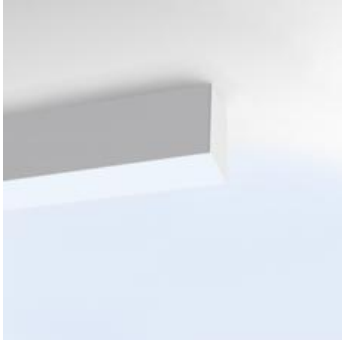

PRODUCT DATA SHEET

Nothing86System SA Ceiling Led Diff - 60W 4000K Dimmable - White

DESIGN BY :

Ernesto Gismondi

MATERIALS :

Extruded Aluminium

DESCRIPTION :

A versatile modular lighting system for linear diffused or dark light emission and freely configurable accent lighting. Composed of structural modules in extruded aluminium, prewired gear plates and optics systems. 3 types of installation: recessed, surface mounting and suspended. Structural modules available in 12 different lengths of up to 4736mm, specially designed to allow the lighting designer to alternate as freely as possible different light sources. The lighting sequence can also evolve over time to meet new arrangements, as long as it remains compatible with the initial total length installed. Linear fluorescent, led and metal halide technologies can be freely alternated. Prewired gear plates with quick-connectors, with direct fluorescent or LED lighting equipment, and indirect fluorescent illumination. 2 options of fluorescent diffused lighting available: T16-seamless lamps or conventional T16 lamps with overlapping arrangement for uninterrupted light lines without dark spots. 2 LED equipment options: monochromatic with warm white or neutral white emission, and RGB. Angular configurations possible by means of junction angles on the same plane or on 2 perpendicular planes (on request). Simple installations can be managed with "all-in-one" fixtures (Nothing 86Stand-Alone) already pre-configured and fully accessorized. Complies with standard EN60598-1 and other specific standards.

DIMENSIONS

Length:	(cm) 237
Width:	(cm) 9,2
Height:	(cm) 12,5
Cutout shape:	
Glow Wire Test:	850 °

LAMPS INCLUDED

Category:	LED
Watt:	60
Typology:	Led Bianco
Color Rendering:	N/s
Color temperature (K):	4000