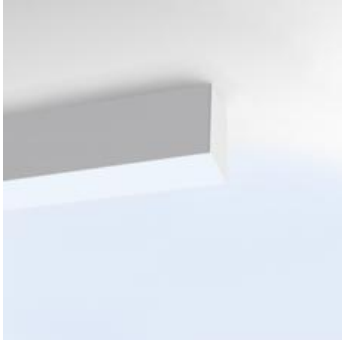

PRODUCT DATA SHEET

Nothing86System SA Ceiling Led Diff - 60W 3000K Dimmable - Anodized

DESIGN BY :

Ernesto Gismondi

MATERIALS :

Extruded Aluminium

DESCRIPTION :

A versatile modular lighting system for linear diffused or dark light emission and freely configurable accent lighting. Composed of structural modules in extruded aluminium, prewired gear plates and optics systems. 3 types of installation: recessed, surface mounting and suspended. Structural modules available in 12 different lengths of up to 4736mm, specially designed to allow the lighting designer to alternate as freely as possible different light sources. The lighting sequence can also evolve over time to meet new arrangements, as long as it remains compatible with the initial total length installed. Linear fluorescent, led and metal halide technologies can be freely alternated. Prewired gear plates with quick-connectors, with direct fluorescent or LED lighting equipment, and indirect fluorescent illumination. 2 options of fluorescent diffused lighting available: T16-seamless lamps or conventional T16 lamps with overlapping arrangement for uninterrupted light lines without dark spots. 2 LED equipment options: monochromatic with warm white or neutral white emission, and RGB. Angular configurations possible by means of junction angles on the same plane or on 2 perpendicular planes (on request). Simple installations can be managed with "all-in-one" fixtures (Nothing 86Stand-Alone) already pre-configured and fully accessorized. Complies with standard EN60598-1 and other specific standards.

DIMENSIONS

Length:	(cm) 237
Width:	(cm) 9.2
Height:	(cm) 12.5
Cutout shape:	
Glow Wire Test:	850 °

LAMPS INCLUDED

Category:	LED
Watt:	60
Typology:	Led Bianco
Color Rendering:	N/s
Color temperature (K):	3000