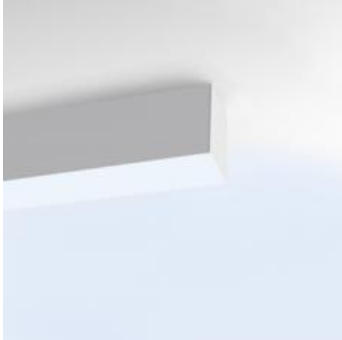

PRODUCT DATA SHEET

Nothing86System SA Ceiling Led Diff - 60W 3000K Dimmable - White

DESIGN BY :

Ernesto Gismondi

MATERIALS :

Extruded Aluminium

DESCRIPTION :

A versatile modular lighting system for linear diffused or dark light emission and freely configurable accent lighting. Composed of structural modules in extruded aluminium, prewired gear plates and optics systems. 3 types of installation: recessed, surface mounting and suspended. Structural modules available in 12 different lengths of up to 4736mm, specially designed to allow the lighting designer to alternate as freely as possible different light sources. The lighting sequence can also evolve over time to meet new arrangements, as long as it remains compatible with the initial total length installed. Linear fluorescent, led and metal halide technologies can be freely alternated. Prewired gear plates with quick-connectors, with direct fluorescent or LED lighting equipment, and indirect fluorescent illumination. 2 options of fluorescent diffused lighting available: T16-seamless lamps or conventional T16 lamps with overlapping arrangement for uninterrupted light lines without dark spots. 2 LED equipment options: monochromatic with warm white or neutral white emission, and RGB. Angular configurations possible by means of junction angles on the same plane or on 2 perpendicular planes (on request). Simple installations can be managed with "all-in-one" fixtures (Nothing 86Stand-Alone) already pre-configured and fully accessorized. Complies with standard EN60598-1 and other specific standards.

DIMENSIONS

Length:	(cm) 237
Width:	(cm) 9,2
Height:	(cm) 12,5
Cutout shape:	
Glow Wire Test:	850 °

LAMPS INCLUDED

Category:	LED
Watt:	60
Typology:	Led Bianco
Color Rendering:	N/s
Color temperature (K):	3000